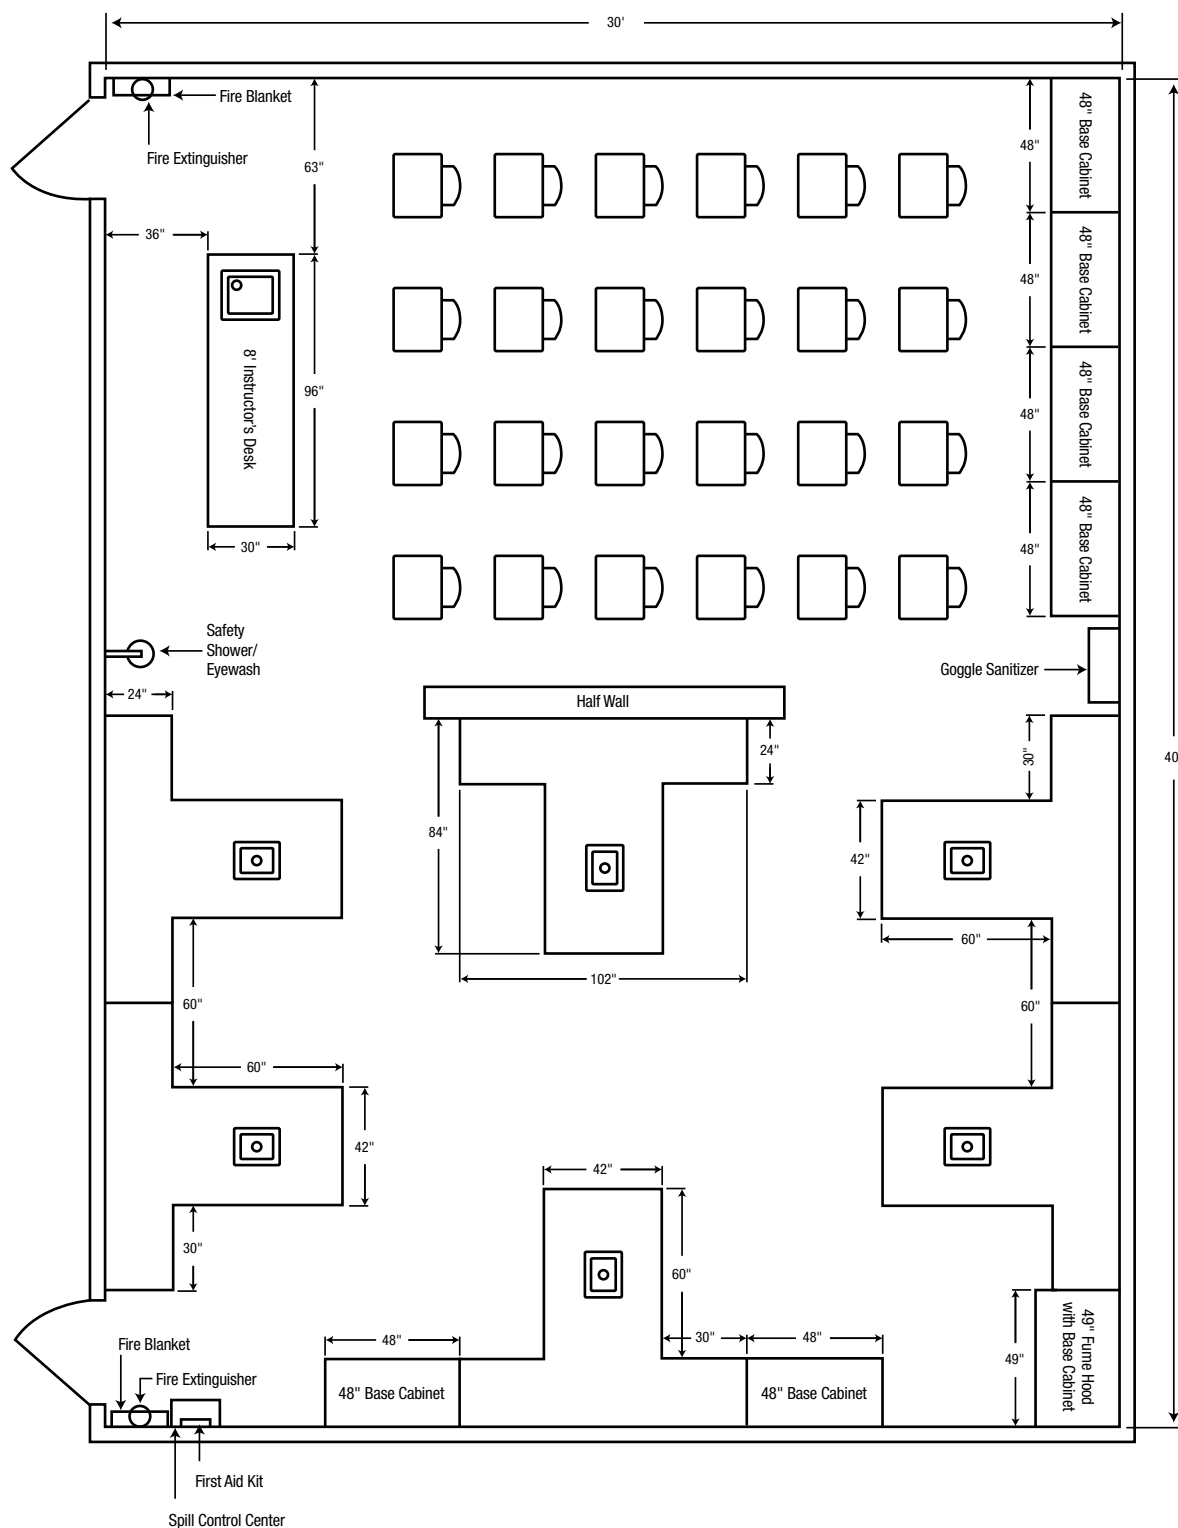

Flinn Scientific Lab Design Floor Plans

Combination Classroom/Laboratory—Divided

30' × 40' — 1,200 sq. ft.

FLINN SCIENTIFIC INC. *Your Safer Source
for Science Supplies*

P.O. Box 219, Batavia, IL 60510
1-800-452-1261 • Fax: (866) 452-1436
E-mail: flinn@flinnsci.com • Website: www.flinnsci.com