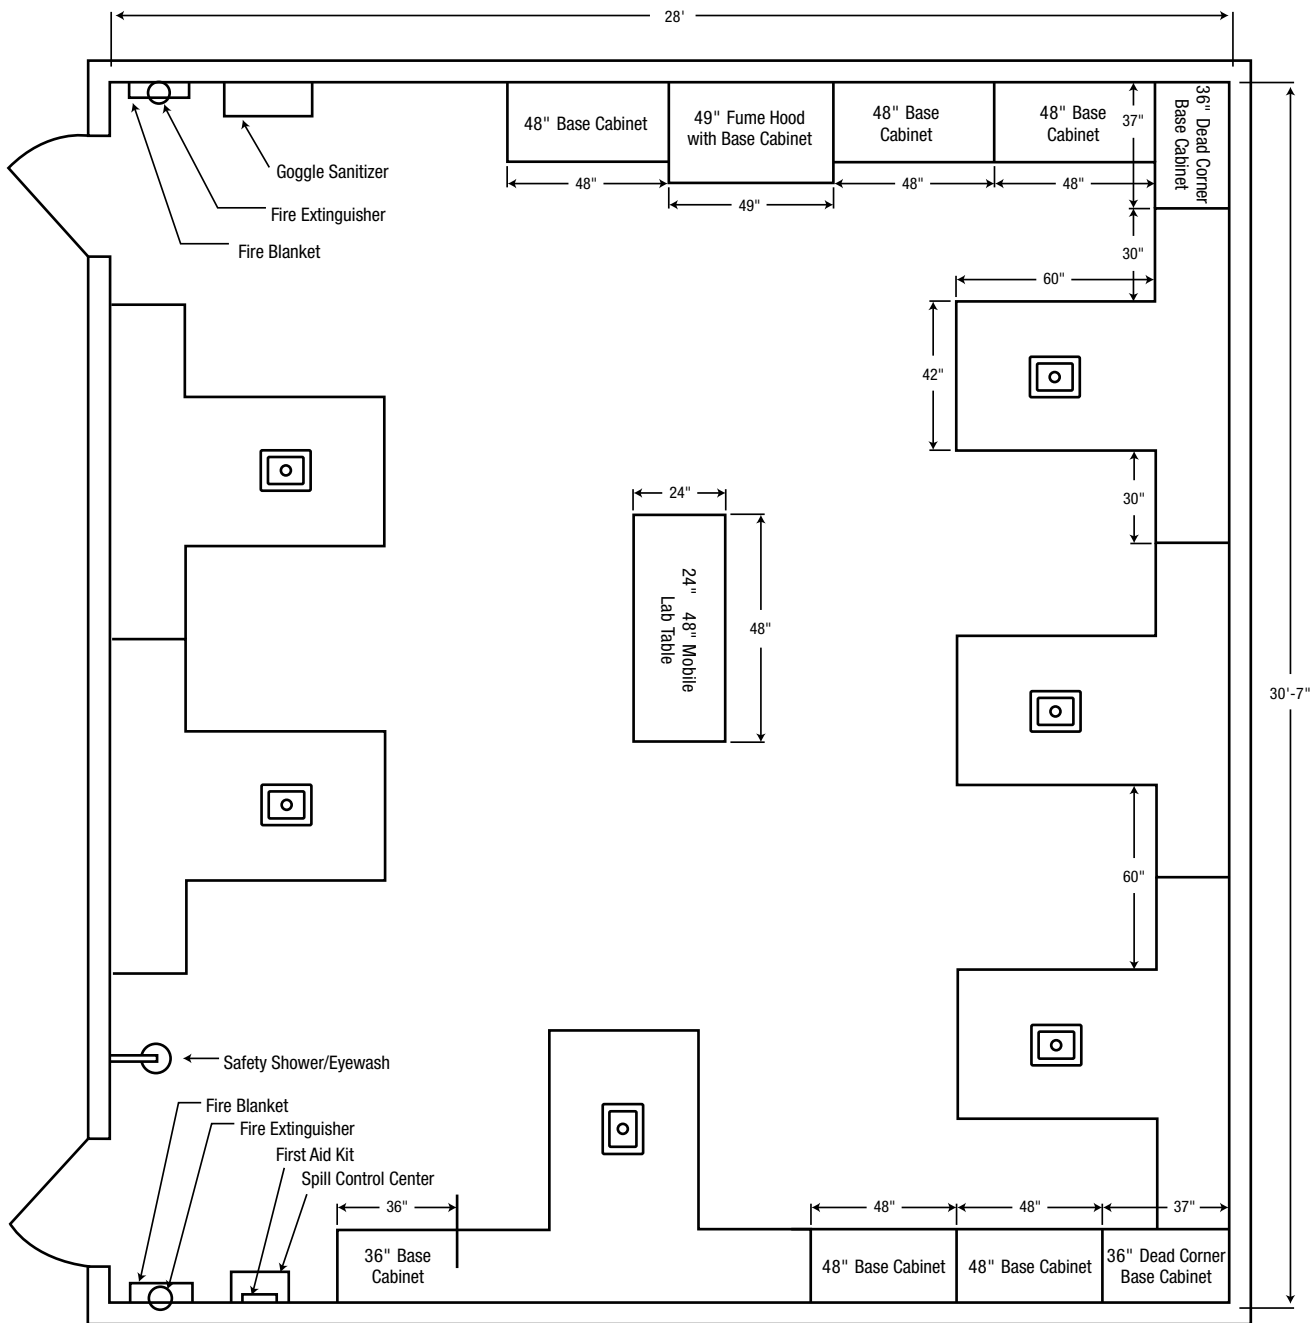

Flinn Scientific Lab Design Floor Plans

Perimeter Lab Tables
 Laboratory Only
 28' x 30' 7"
 approximately 840 sq. ft.

FLINN SCIENTIFIC INC. Your Safer Source
 for Science Supplies

P.O. Box 219, Batavia, IL 60510
 1-800-452-1261 • Fax: (866) 452-1436
 E-mail: flinn@flinnsci.com • Website: www.flinnsci.com