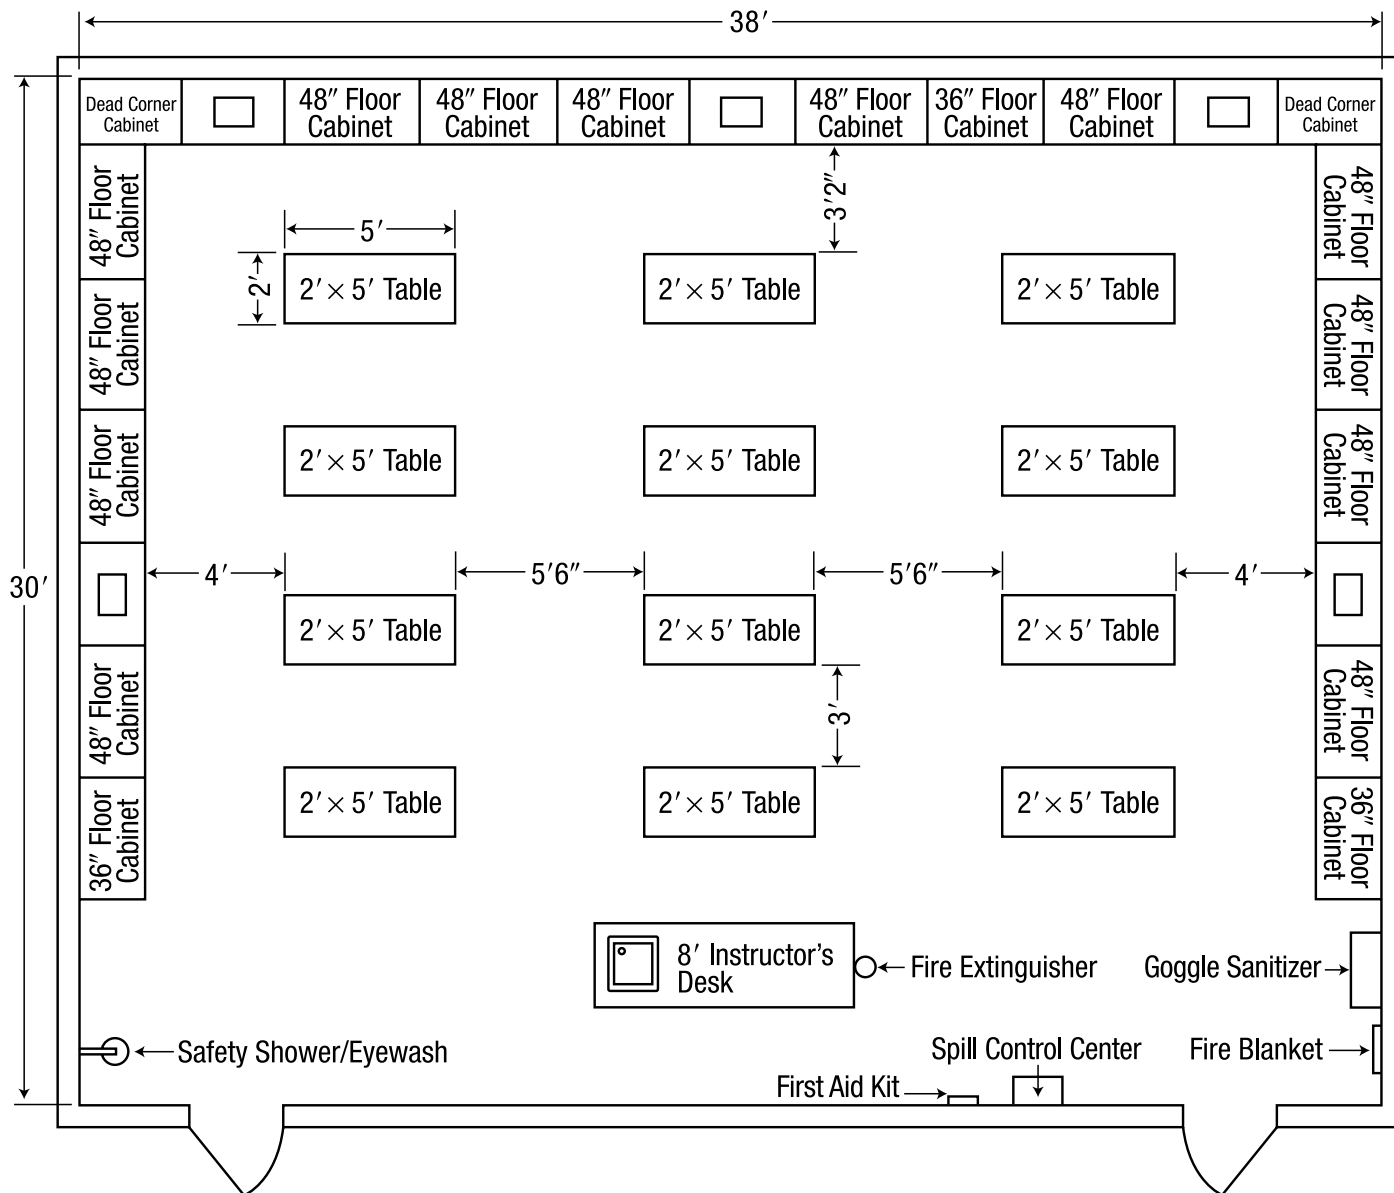

Flinn Scientific Lab Design Floor Plans

Combination Classroom/Laboratory—Flexible

38' × 30' — 1,140 sq. ft.

FLINN SCIENTIFIC INC.

*Your Safer Source
for Science Supplies*

P.O. Box 219, Batavia, IL 60510
1-800-452-1261 • Fax: (866) 452-1436
flinn@flinnsci.com • www.flinnsci.com