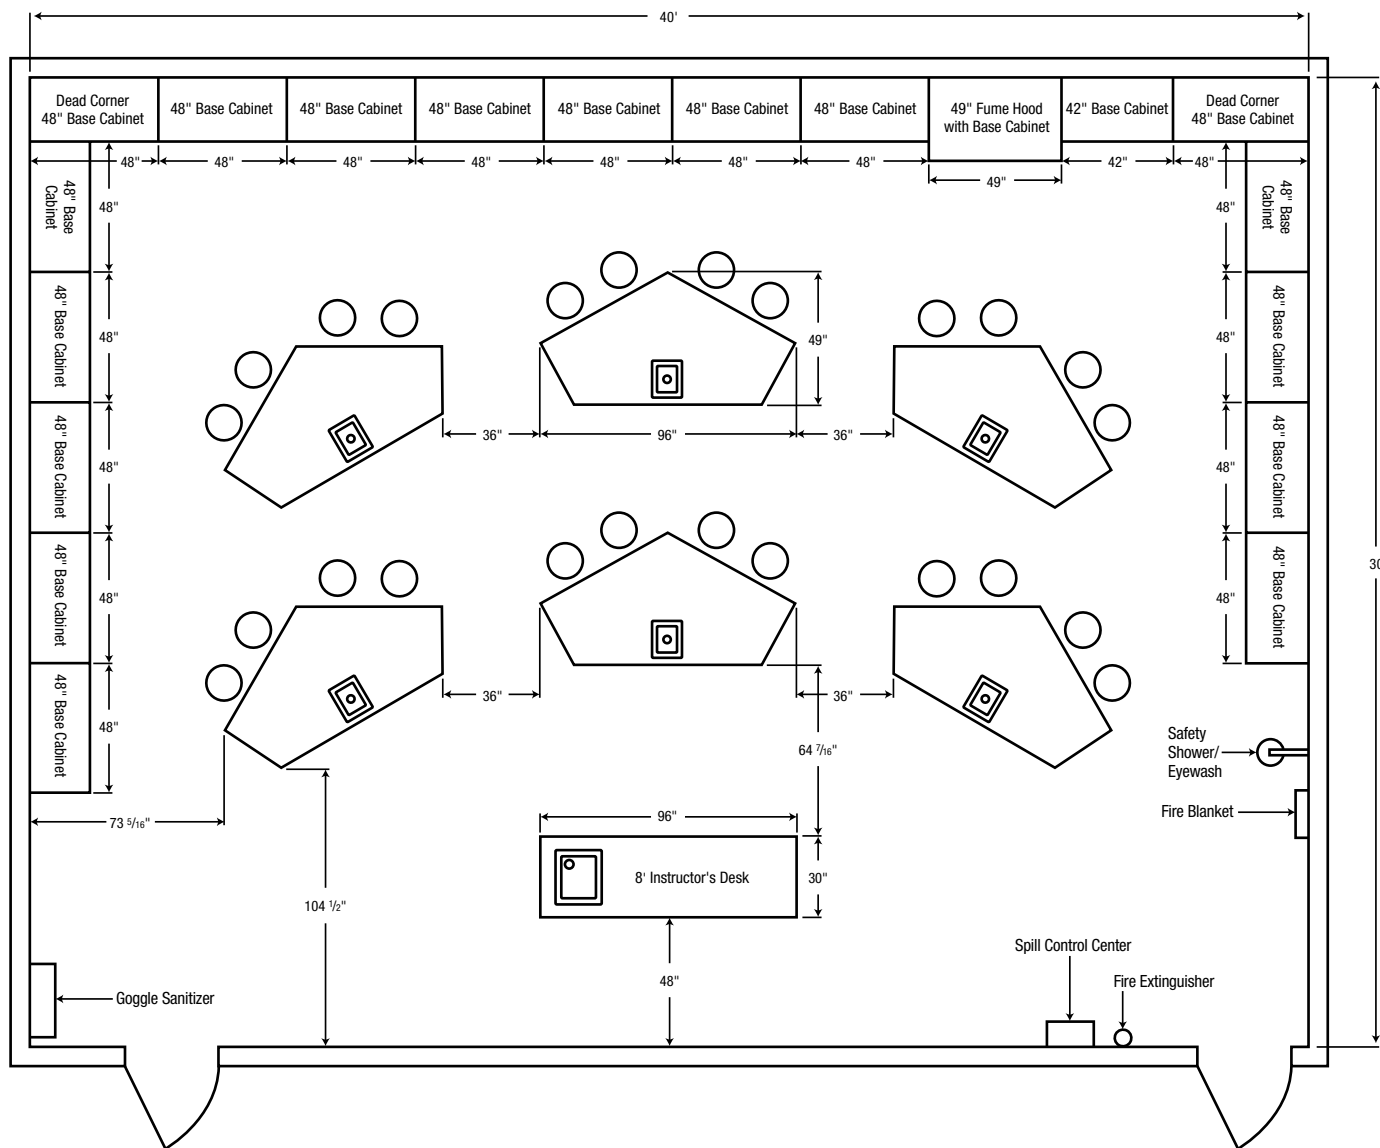

# Flinn Scientific Lab Design Floor Plans

Combination Classroom/Laboratory

Room Size is 30' x 40' — 1,200 sq. ft.

**FLINN SCIENTIFIC INC.** Your Safer Source  
for Science Supplies

P.O. Box 219, Batavia, IL 60510  
1-800-452-1261 • Fax: (866) 452-1436  
E-mail: flinn@flinnsci.com • Website: www.flinnsci.com