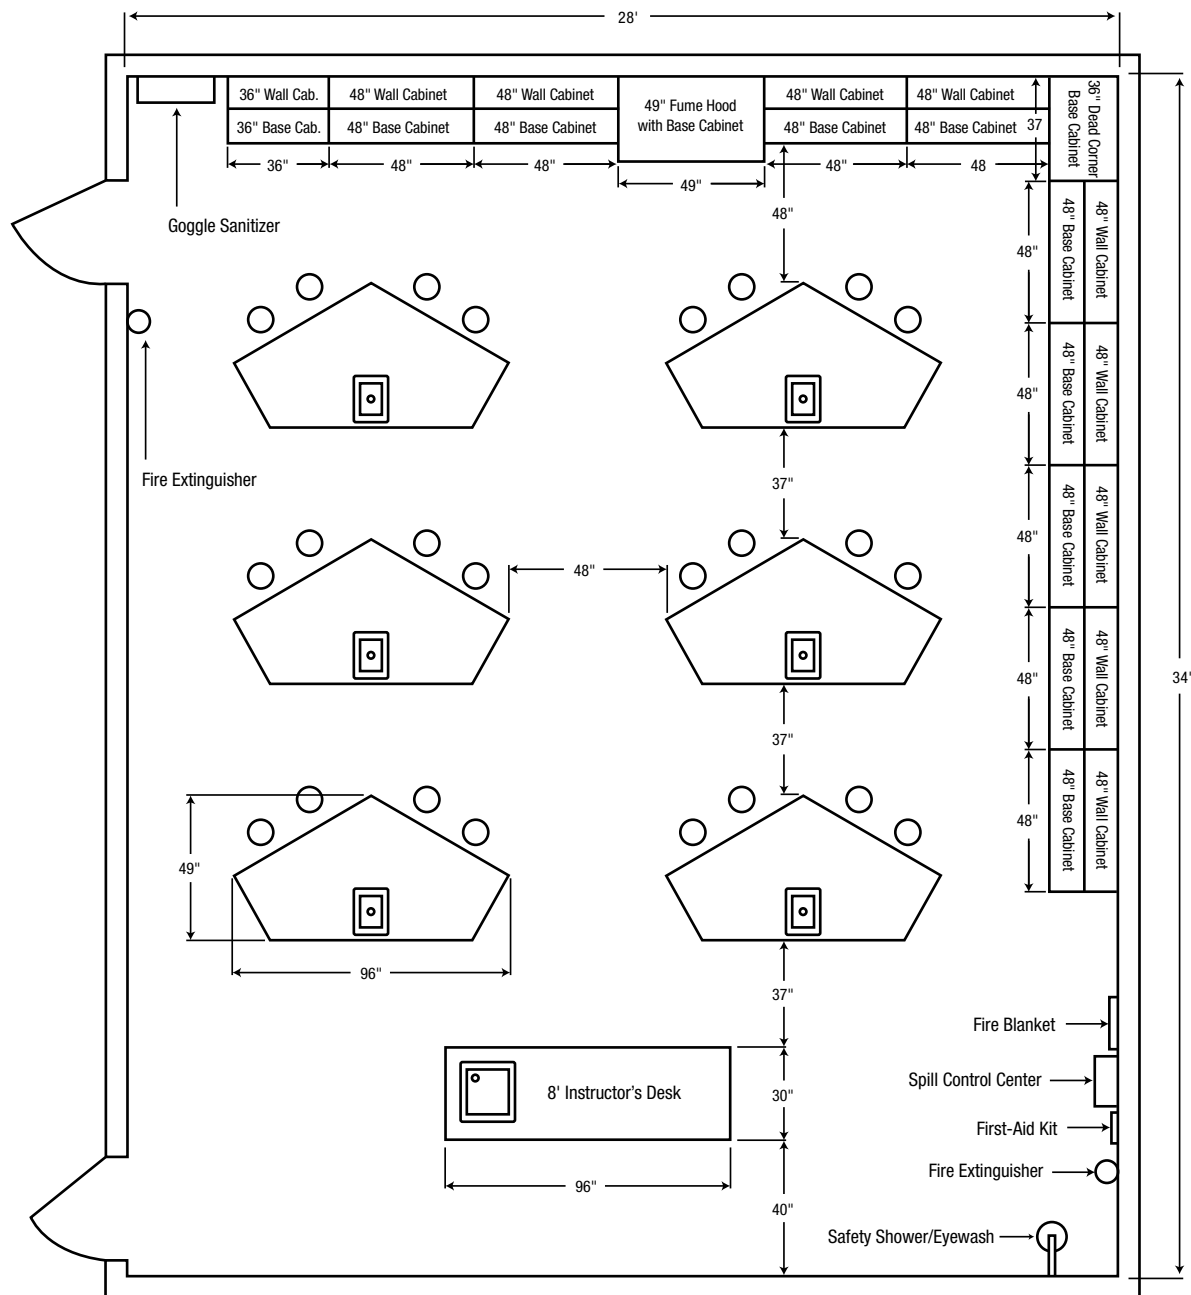

Flinn Scientific Lab Design Floor Plans

Combination Classroom/Laboratory—Compact

Room Size is 28' × 34'

952 sq. ft.

FLINN SCIENTIFIC INC. Your Safer Source
for Science Supplies

P.O. Box 219, Batavia, IL 60510
1-800-452-1261 • Fax: (866) 452-1436
E-mail: flinn@flinnsci.com • Website: www.flinnsci.com